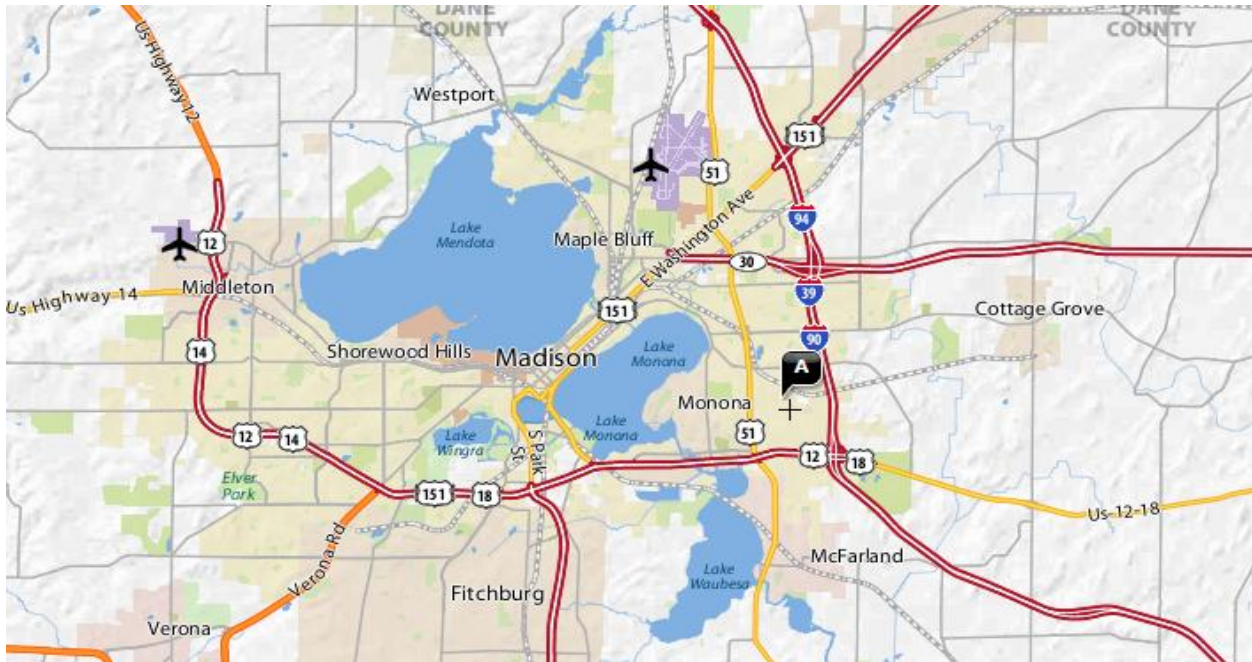

Address: 2410 Daniels Street Suite A Madison WI 53718

From Interstate 90/94

- Take Exit 142A/Madison onto US-12W. Go 1.5 miles
- Take Exit 266/Stoughton Road onto Stoughton Road/US-51NORTH. Go 1.3 miles
- Turn Right on Pflaum Road. Go .6 miles
- Turn Left on Daniels Street.
- Turn Left at 2nd Drive, 2410 Daniels.
- Suite A is the first Door, closest to the street.

From Beltline/US-12

- Take Exit 266/Stoughton Road onto Stoughton Road/US-51NORTH. Go 1.3 miles
- Turn Right on Pflaum Road. Go .6 miles
- Turn Left on Daniels Street.
- Turn Left at 2nd Drive, 2410 Daniels.
- Suite A is the first Door, closest to the street.

From Stoughton Road/US-51

- Go East on Pflaum Road. Go .6 miles
- Turn Left on Daniels Street.
- Turn Left at 2nd Drive, 2410 Daniels.
- Suite A is the first Door, closest to the street.